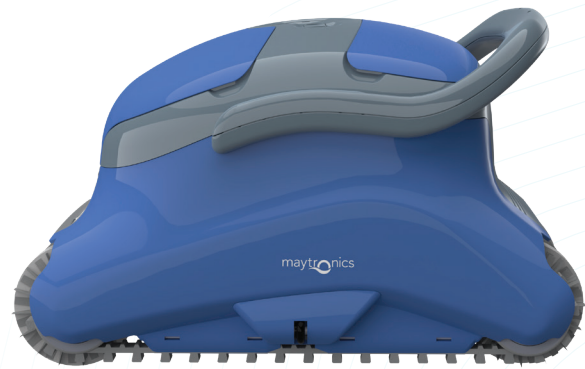

maytronics

| *Exceptional Experience*

M Line

M250

Discover an Exceptional Experience

Powerful performance

Total cleaning and optimized water filtration, with navigation system for full cleaning coverage.

Ease of use

The easiest, most efficient and economical solution for keeping your pool clean.

Peace of mind

Relax and enjoy your pool, knowing that you're using the smartest and best-selling robotic pool cleaner.

maytronics

Dolphin M250

Discover an Exceptional Experience

Thanks to this basic Dolphin M250 cleaner, a minimum investment is enough to enjoy effective cleaning of the floor and walls of the swimming pool, including hard-to-reach corners where the floor and walls meet.

Designed to be easy to handle and lift

Stand for easy storage & handling

Lightweight design makes pickup a breeze

Actively cleans and scrubs away algae and bacteria

CleverClean™ scanner for maximum cleaning coverage for your pool